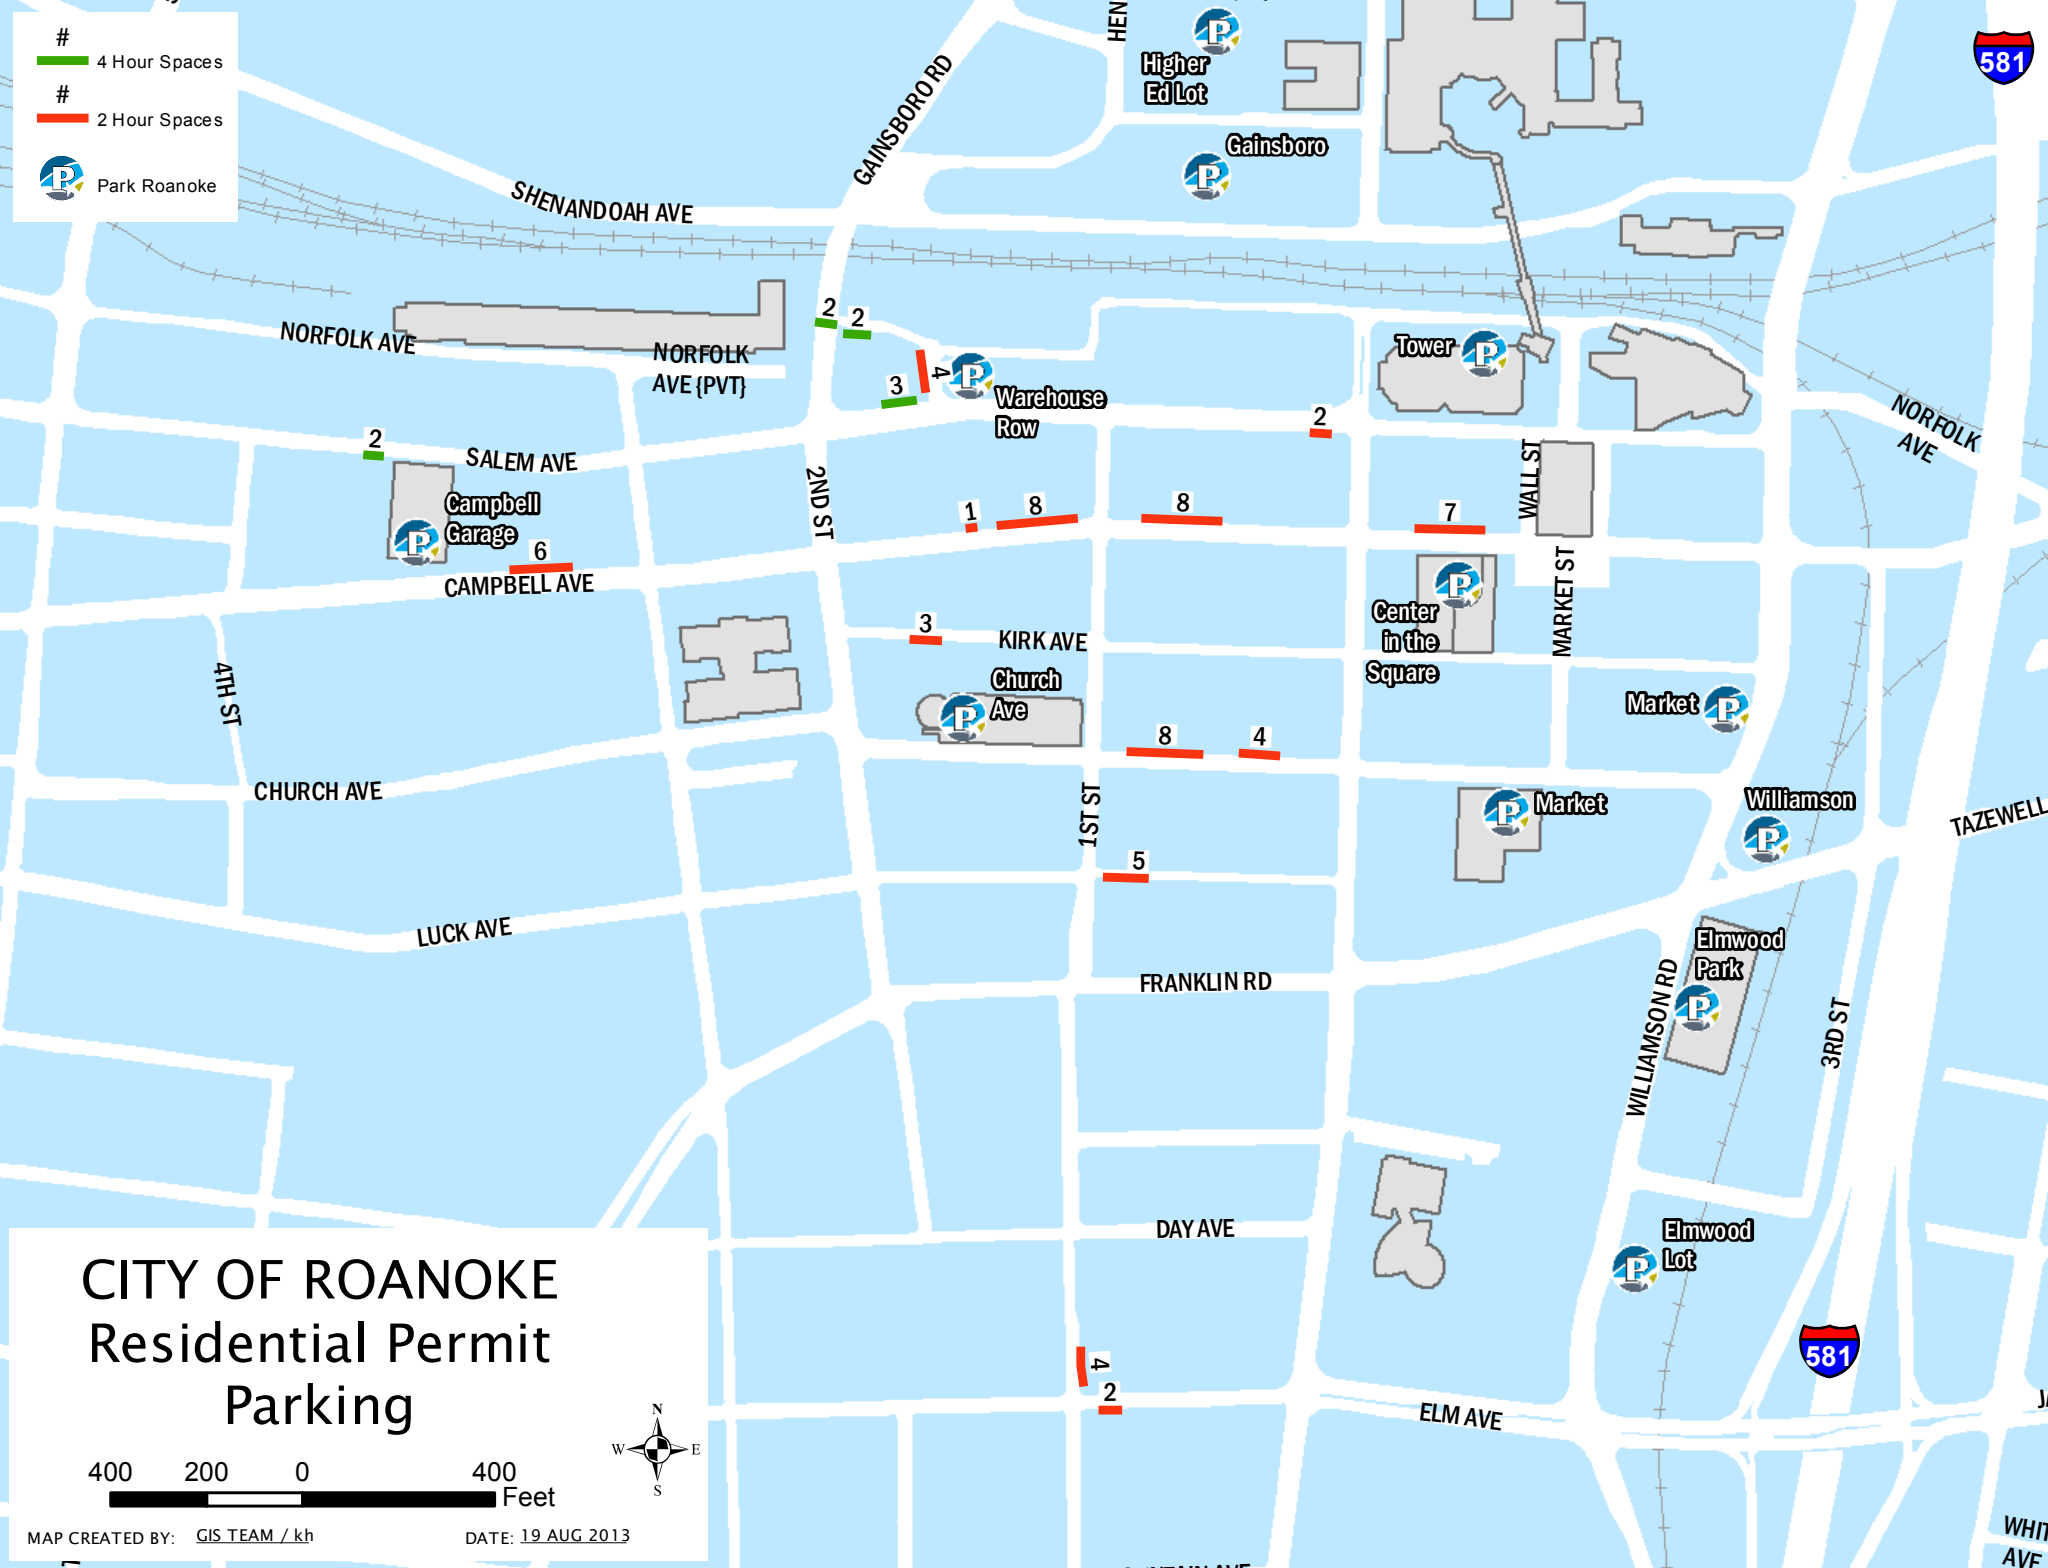

4 Hour Spaces

2 Hour Spaces

 Park Roanoke

CITY OF ROANOKE Residential Permit Parking